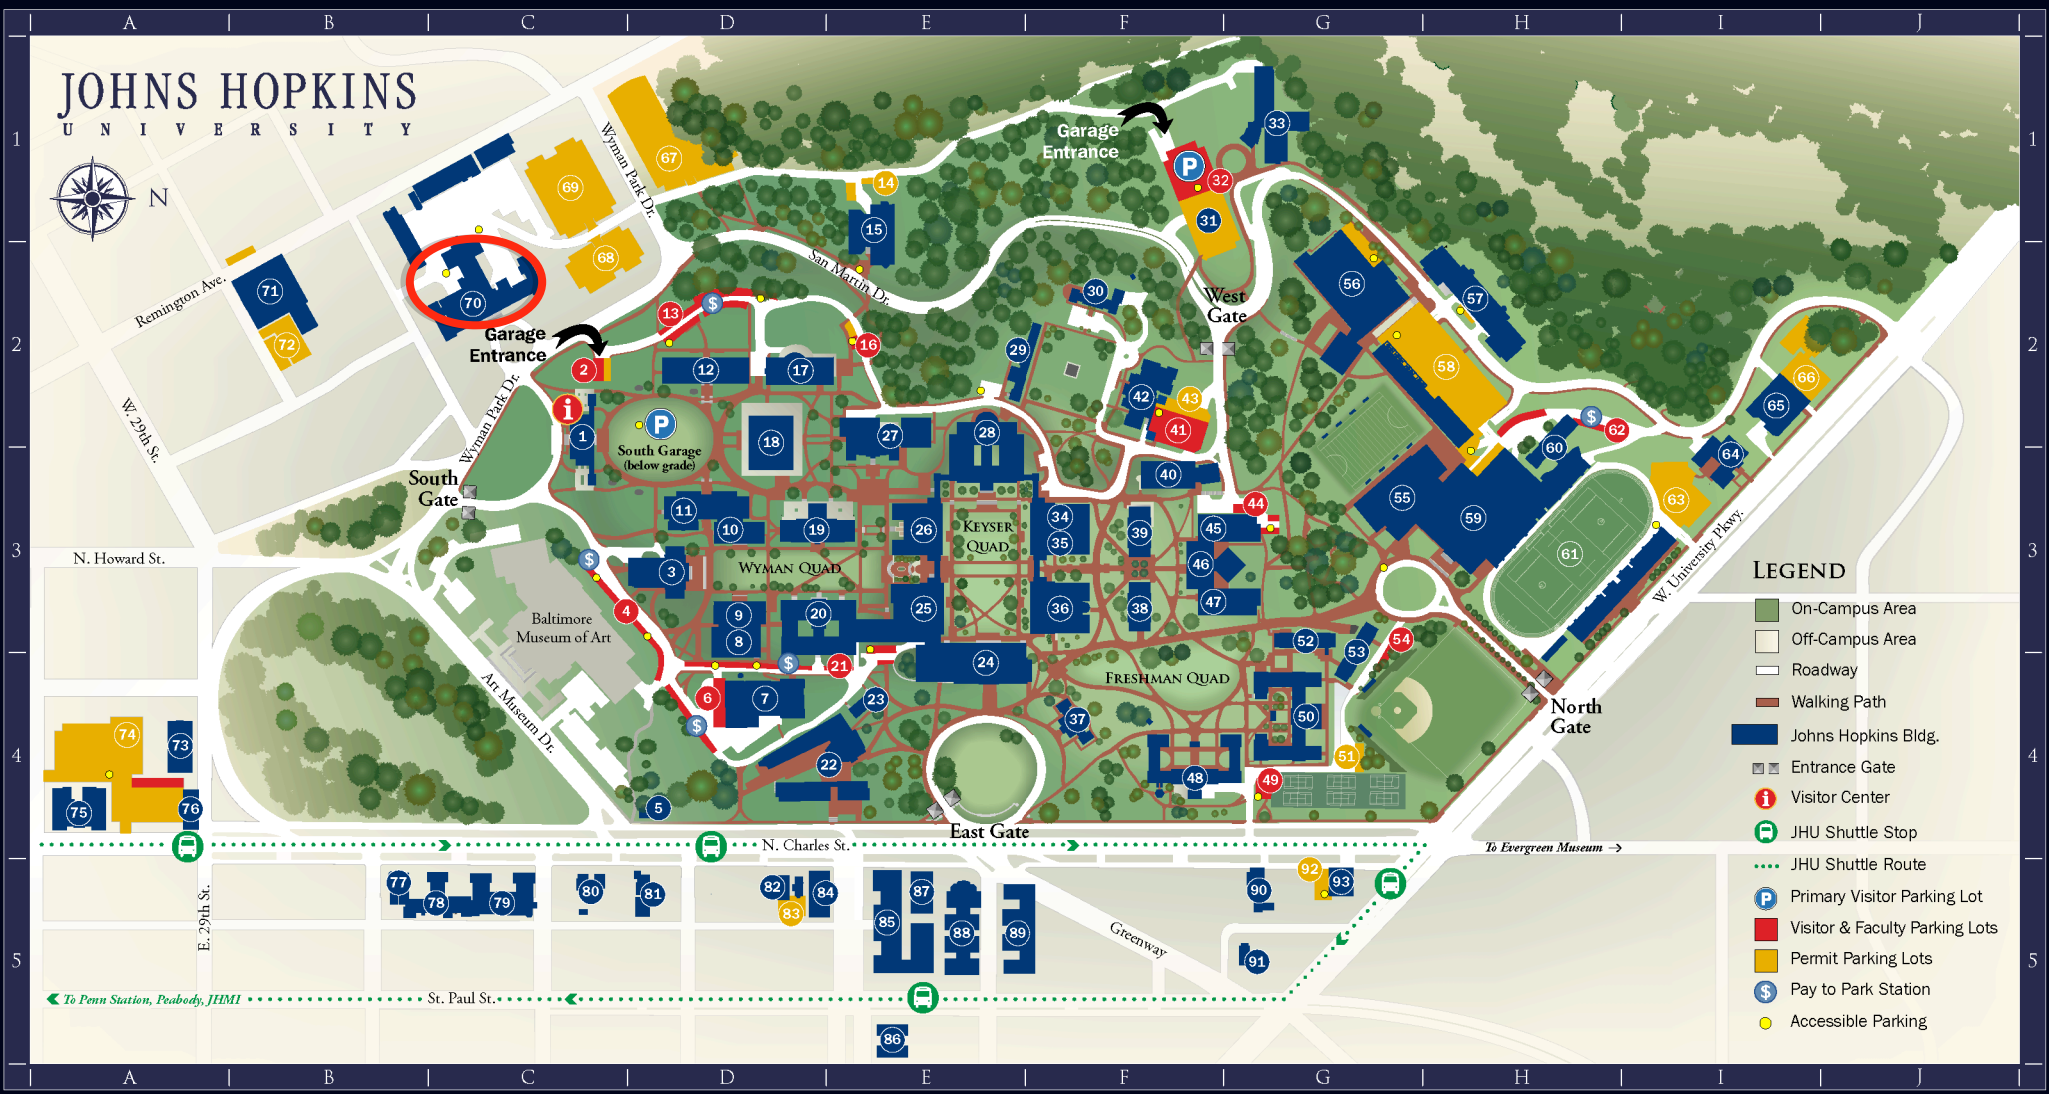

JOHNS HOPKINS UNIVERSITY

LEGEND

- On-Campus Area
- Off-Campus Area
- Roadway
- Walking Path
- Johns Hopkins Bldg.
- Entrance Gate
- Visitor Center
- JHU Shuttle Stop
- JHU Shuttle Route
- Primary Visitor Parking Lot
- Visitor & Faculty Parking Lots
- Permit Parking Lots
- Pay to Park Station
- Accessible Parking

Visitor & Faculty Parking

Visitor Lots

- South Garage (2)
- Education Bldg. (74)
- Homewood Museum (49)
- Hopkins Club (41)
- North Visitor Lot (62)
- San Martin Garage (32)

Faculty Lots *

- AMR B (54)
- Clark (13)
- Levi/Mudd (44)
- NEB/Maryland Hall (21)
- President/Trustee (16)
- Shriver (4)
- Whitehead (6)

Permit Parking

- AW/SH Lot (83)
- South Garage (2)
- Education Bldg. (74)
- Homewood Field (63)
- Interfaith Center (92)
- Muller Deck (58)
- Olin Hall (14)
- President/Trustee (16)
- Remington (72)
- San Martin Garage (32)
- SH & WC (51)
- Stony Run (67)
- West Gate Garage (43)
- Wyman East (68)
- Wyman West (69)
- 115 W. University Pkwy. (66)

* Visitor parking available in faculty lots after 4pm weekdays and all day on weekends